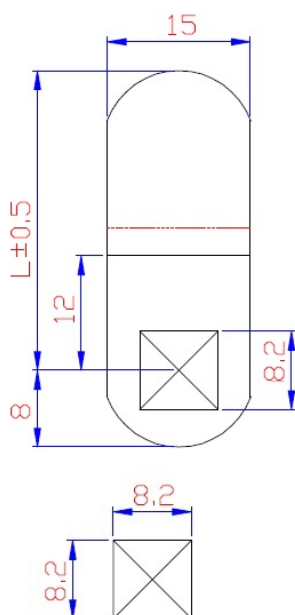

PRODUCT SHEET

Description:

Cam No. A62 F/1900 & 5250 Series, Cranked 6mm, C/E 30mm

Item number:

14.04.762-0

Units	Box	Carton	HS Code	Barcode
Pcs.	1	100	8301600090	
				5704866454520

CODE	L	H
A61	25	6
A62	30	6
A63	35	6
A64	40	6
A65	45	6
A66	50	6